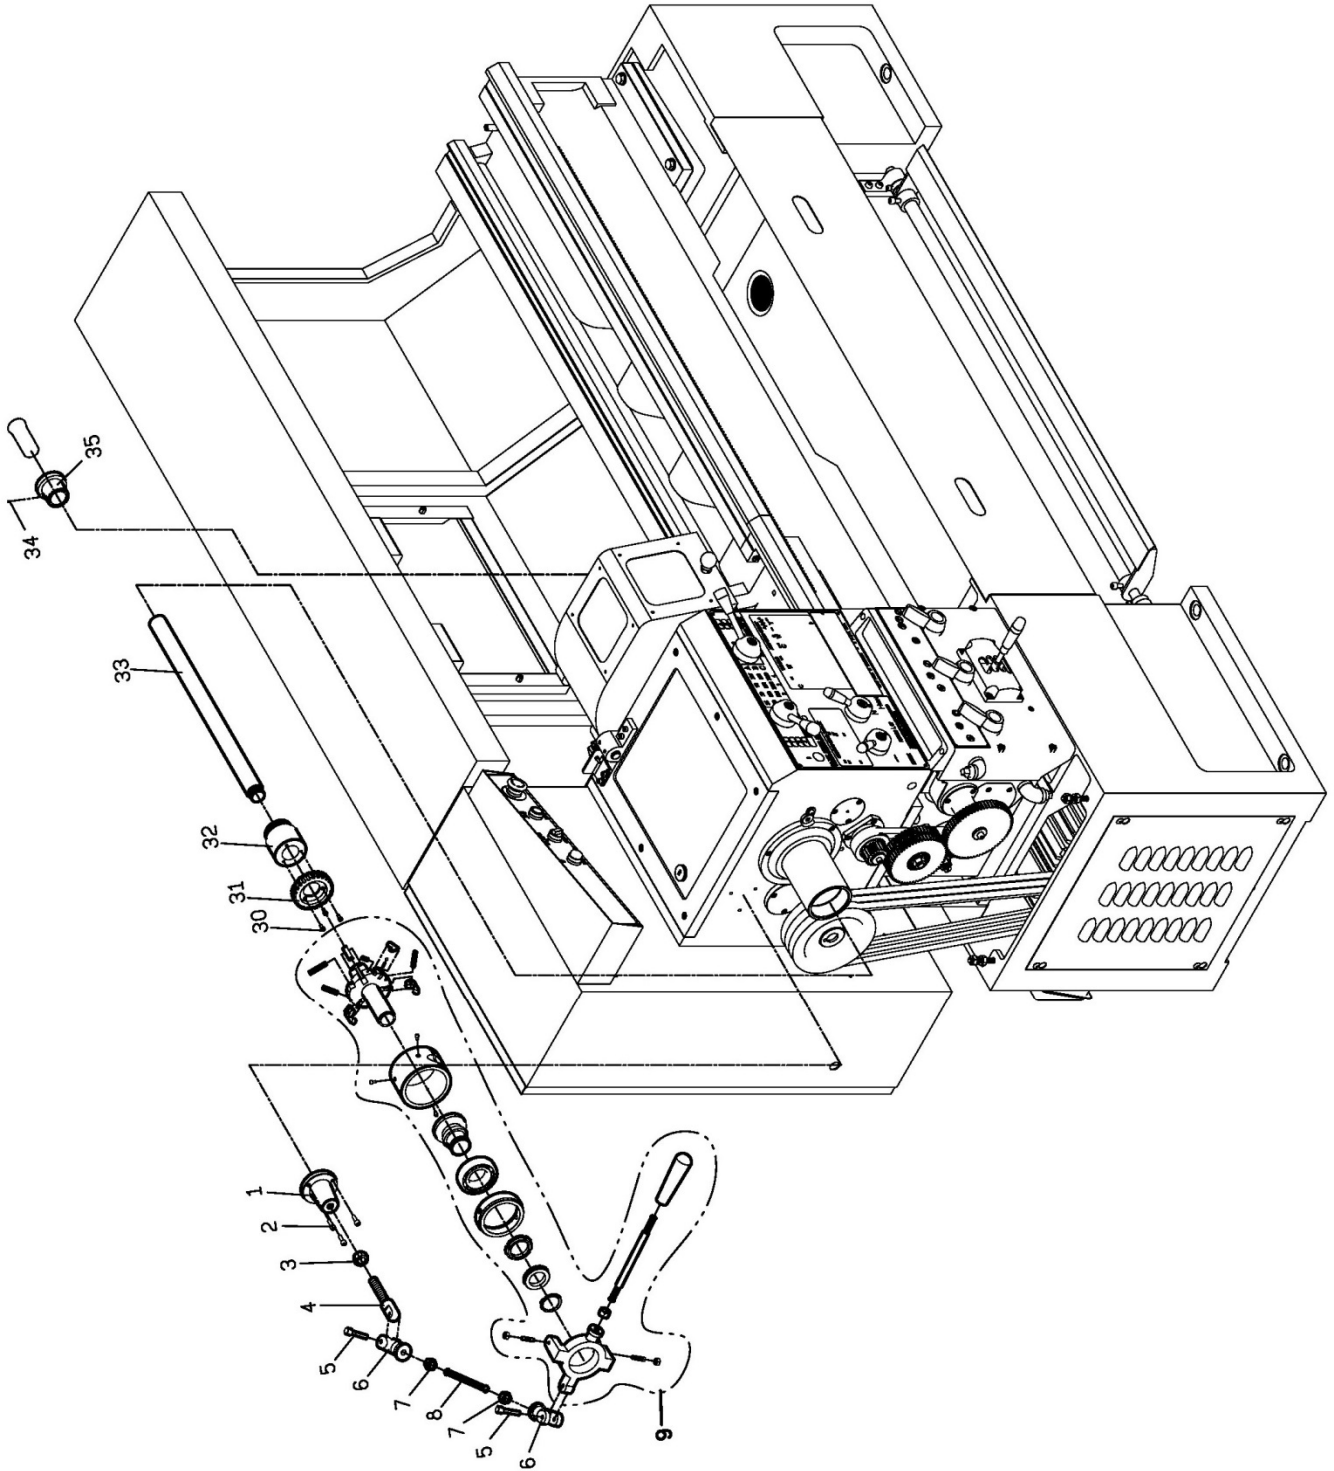

5C Collet Closer Assembly for EGH-1740,1760 JET® ELITE Lathes

5C Collet Closer Assembly for EGH-1740,1760 JET® ELITE Lathes

Index No.	Part No.	Description	Size	Qty.
	892156	5C Collet Closer Assembly (#1 thru 35)		1
1	TS-1503061	Hex. Socket Head Bolt	M6x25	3
2	EGH1740-O02	Bracket		1
3	TS-154010	Nut	M16	1
4	EGH1740-O04	Bolt		1
5	EGH1740-O05	Bolt		1
6	EGH1740-O06	Connector Casting		1
7	TS-0561051	Nut	W $\frac{1}{2}$ "	2
8	EGH1740-O08	Screw	W $\frac{1}{2}$ x 155mm	1
9	EGH1740-O09	Handle Casting Ass'y		1
30	TS-1502031	Hex. Socket Head Bolt	M5x12	3
31	EGH1740-O31	Index Ring		1
32	EGH1740-O32	Hub		1
33	EGH1740-O33	Tube		1
34	EGH1740-O34	Pin		1
35	EGH1740-O35	Bush		1
	892156	5C Collet Closer Assembly		1