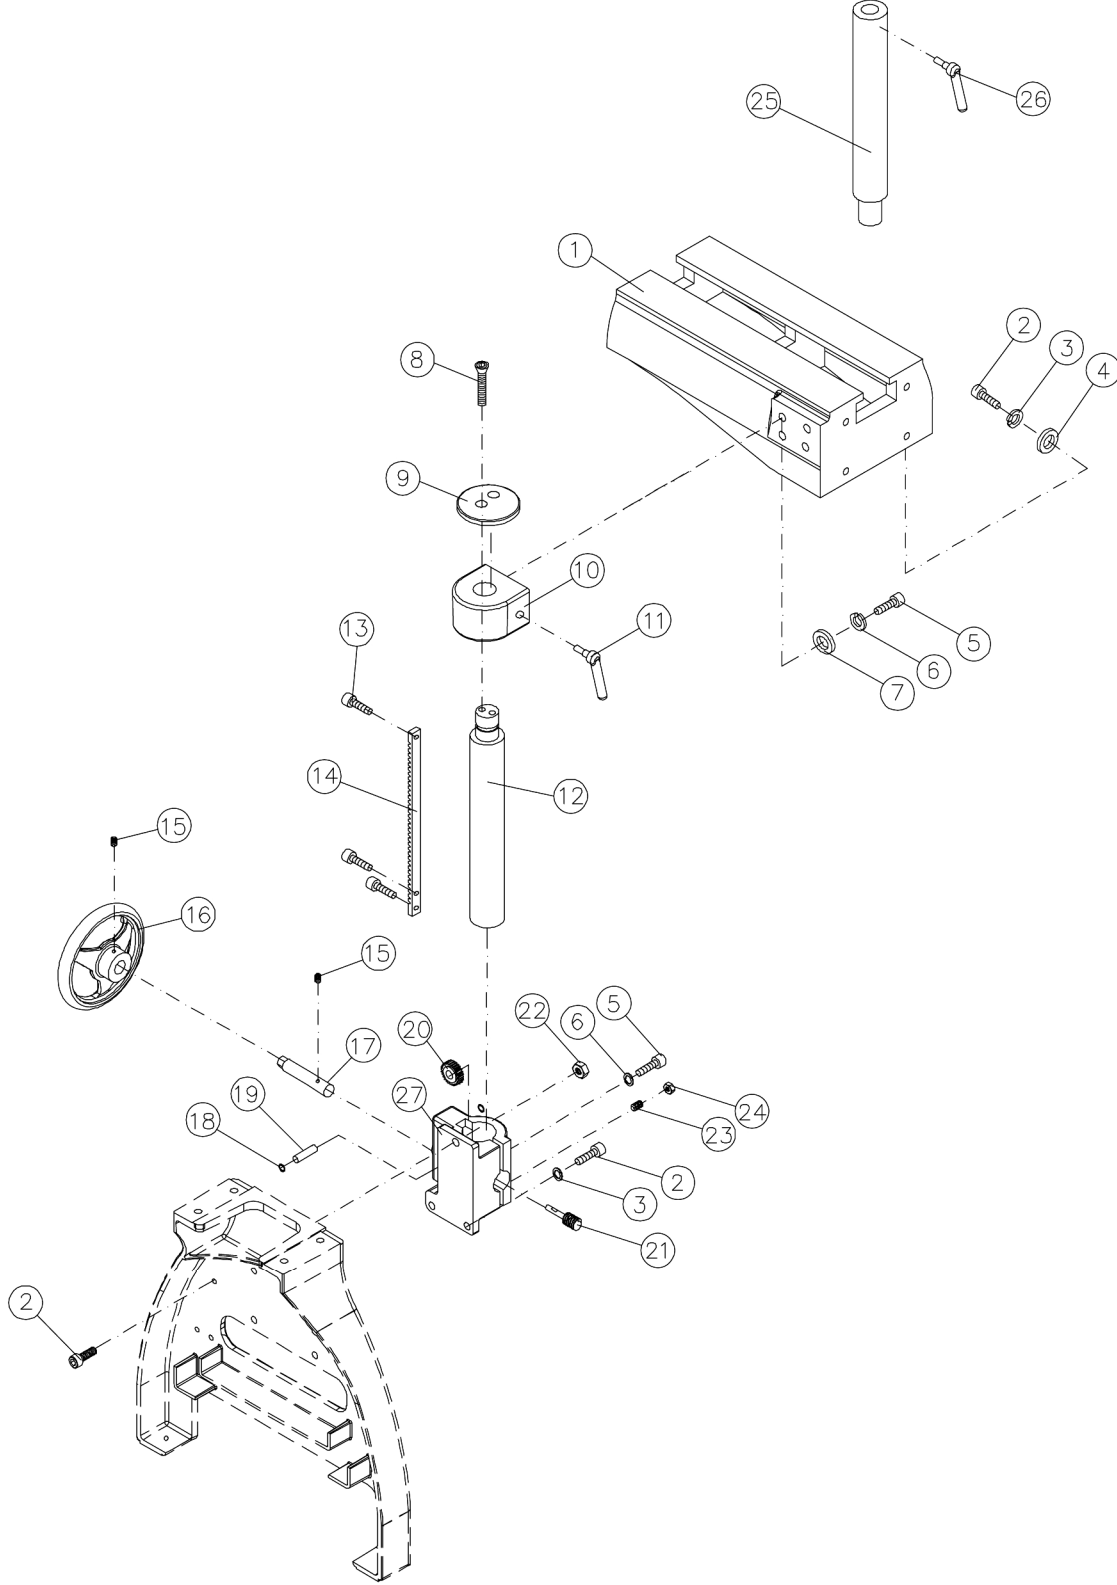

17.5.1 20-inch Extension Bed Kit (Optional Accessory) – Exploded View

17.5.2 20-inch Extension Bed Kit (Optional Accessory) – Parts List

Index No	Part No	Description	Size	Qty
	6294900	20" Extension Bed Kit (<i>includes #1 thru 27</i>)		1
1	6294905	20" Extension Bed (<i>includes #2 thru 4, 25, 26</i>)		1
2	4224B-502	Socket Head Cap Screw	1/2"-12x2"	7
3	TS-0720111	Lock Washer	1/2"	6
4	TS-0680061	Flat Washer	1/2"	4
5	TS-0209081	Socket Head Cap Screw	3/8"-16x1-3/4"	6
6	TS-0720091	Lock Washer	3/8"	6
7	TS-0680042	Flat Washer	3/8"	4
8	4224B-508	Socket Flat Head Screw	3/8"-16x1"	2
9	4224B-509	Top Plate		1
10	4224B-510	Pivot Bracket		1
11	4224B-209	Lock Handle		1
12	4224B-512	Column		1
13	TS-0209031	Socket Head Cap Screw	3/8"-16x3/4"	3
14	4224B-514	Rack		1
15	TS-0270031	Set Screw	5/16"-18x3/8"	4
16	4224B-226	Handwheel		1
17	4224B-517	Extension Shaft		1
18	4224B-518	C-Ring	S-12	2
19	4224B-519	Shaft		1
20	4224B-520	Gear		1
21	4224B-521	Worm		1
22	4224B-522	Nylon Nut	1/2"-12	1
23	TS-0271111	Set Screw	3/8"-16x1-1/2"	1
24	TS-0570031	Hex Nut	3/8"-16	1
25	6295853	Tool Rest Post		1
26	6294763	Lock Handle		2
27	4224B-527	Gear Base		1