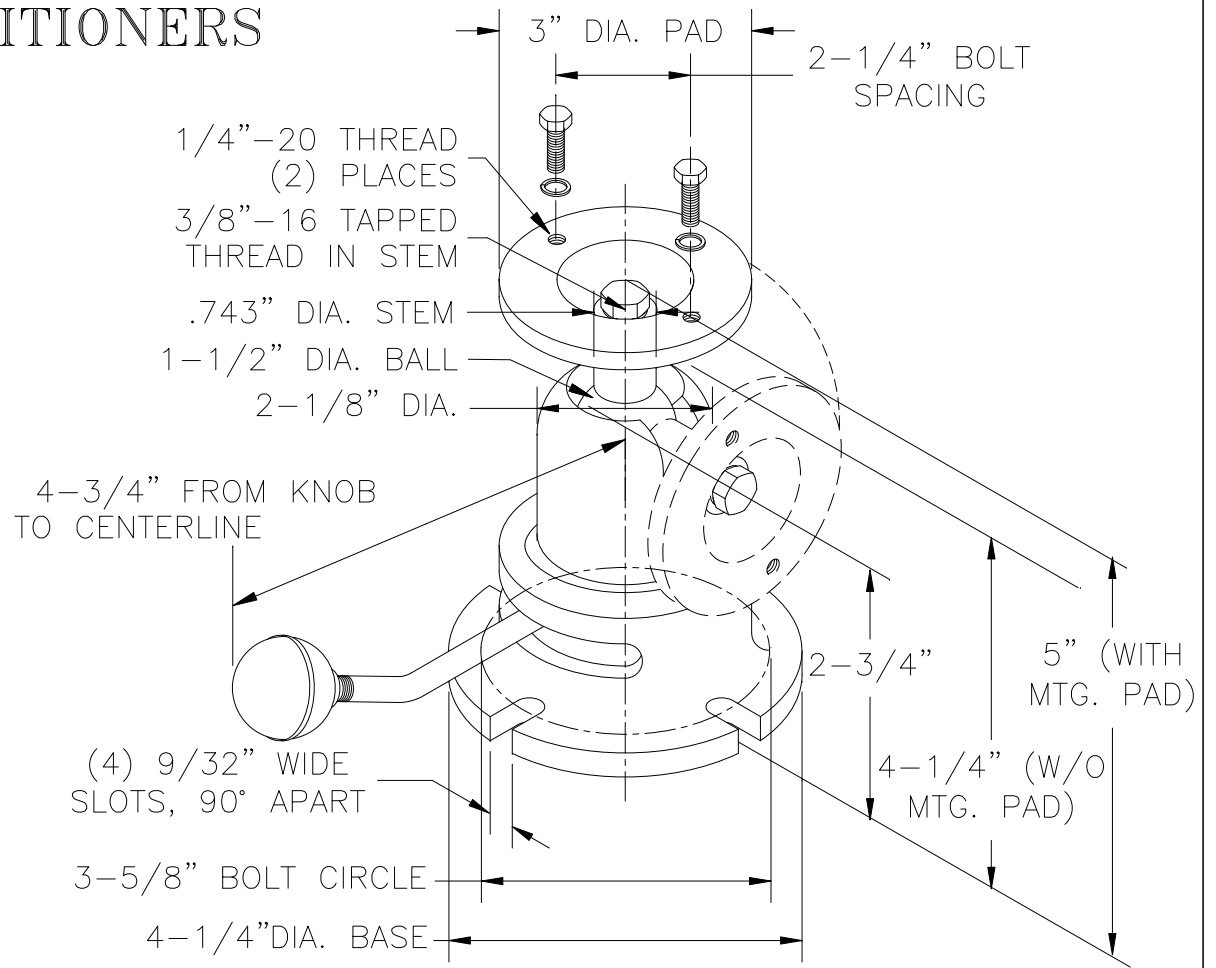

# POW-R-ARM WORK POSITIONERS

## Junior Model 343 Replacement Parts

### WILTON JUNIOR MODEL 343

1	2010220	CROWN
2	2010251	SWIVEL BALL
3	2010561	PRESSURE PAD
4	2010860	LOCKING SCREW & HANDLE ASSEMBLY
5	2010231	BOTTOM PLATE
6	2010240	MOUNTING PLATE
7	9053521	RETAINING RING
8	2010711	KNOB

### STANDARD HARDWARE ITEMS--PURCHASE LOCALLY

9	3/8"-16 X 3/4" LG. HEX.HD.CAPSCREW
10	3/8" INTERNAL TOOTH LOCK WASHER
11	1/4"-20 X 3/4" LG. HEX.HD.CAPSCREW (2)
12	1/4" FLAT WASHER (2)
13	#10-32 X 1/4" LG. SOCKET HEAD SET SCREW