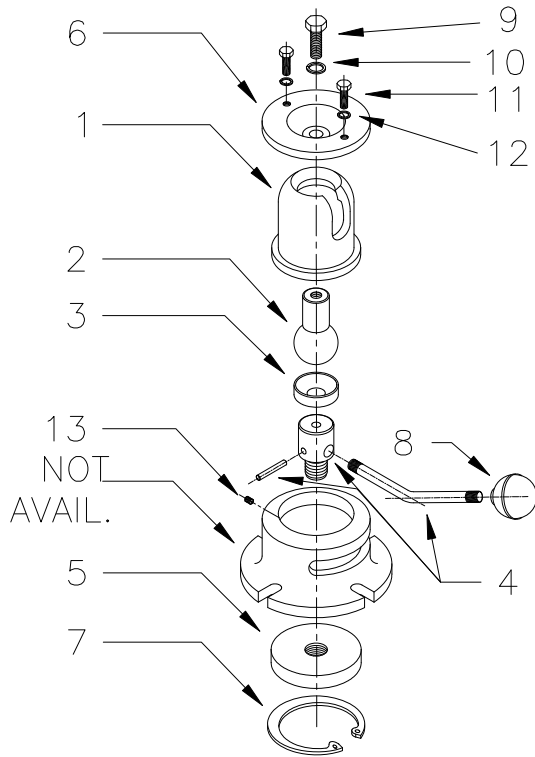

# POW-R-ARM WORK POSITIONERS

## Junior Model 343 Replacement Parts

### WILTON JUNIOR MODEL 343

1	2010220	CROWN
2	2010251	SWIVEL BALL
3	2010561	PRESSURE PAD
4	2010860	LOCKING SCREW & HANDLE ASSEMBLY
5	2010231	BOTTOM PLATE
6	2010240	MOUNTING PLATE
7	9053521	RETAINING RING
8	2010711	KNOB

### STANDARD HARDWARE ITEMS--PURCHASE LOCALLY

9	3/8"-16 X 3/4" LG. HEX.HD.CAPSCREW
10	3/8" INTERNAL TOOTH LOCK WASHER
11	1/4"-20 X 3/4" LG. HEX.HD.CAPSCREW (2)
12	1/4" FLAT WASHER (2)
13	#10-32 X 1/4" LG. SOCKET HEAD SET SCREW