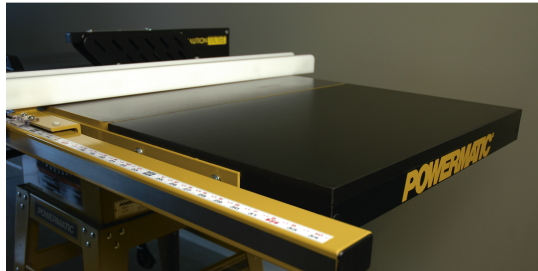

EliteMetalTools.com

281-241-9504

insidesales@elitemetaltools.com

M-F 8:00 AM - 7:30 PM EST

Powermatic Powermatic Wood Extension Table, 27 X 17, for 64A, 64B Saws 6827036

~~\$243.2~~

\$225

FREE SHIPPING

Use your phone to take a picture of this QR Code to learn more!

*Images may display items not included with purchase

Specifications

Manufacturer	Powermatic
EMT ID	8557
SKU	PM9-6827036
UPC	662755415135
Shipping Method	Ground
Weight	15.85 lb
Dimensions	30.3 × 20.4 × 4 in
Country of Origin	United States of America

- Bolts securely to the fence rails
- Duramine™ surface allows smooth workpiece travel, while offering durability

Free Shipping

Free shipping on ALL machines throughout the contiguous United States to all commercial locations.