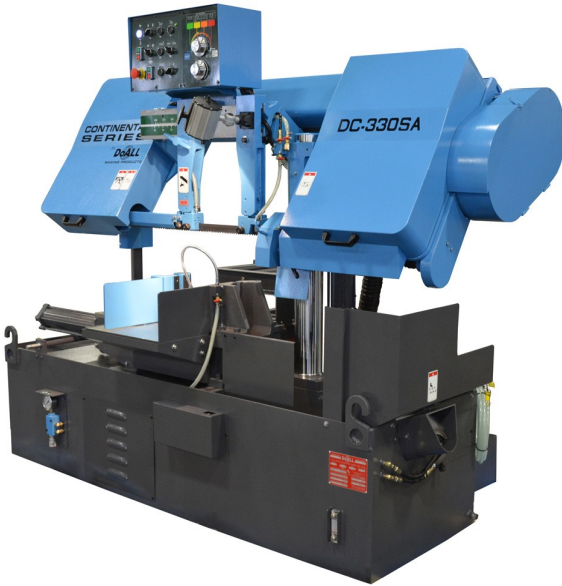

EliteMetalTools.com

281-241-9504

insidesales@elitemetaltools.com

M-F 8:00 AM - 7:30 PM EST

DoAll Semi Automatic Band Saw DC-330SA

\$48,695

As low as \$963/mo through Elite Metal Tools financing partners.

Use your phone to take a picture of this QR Code to learn more!

*Images may display items not included with purchase

Specifications

Manufacturer	DoALL Sawing Products
EMT ID	6365
SKU	DC-330SA
Shipping Method	Flatbed
Weight	4,020 lb
Dimensions	95 × 90 × 67 in

- Band Saw Blade (L x W x Gage): 167 x 1-1/4 x 0.042" (4242x34x1.1mm)
- Band Speed: 66-262 FPM (20 – 80 m/min)
- Machine Weight: 3638 lbs (1650 kg)
- Dimensions W x L x H: 88.2 x 47.6 x 61" (2240 x 1210 x 1550mm)