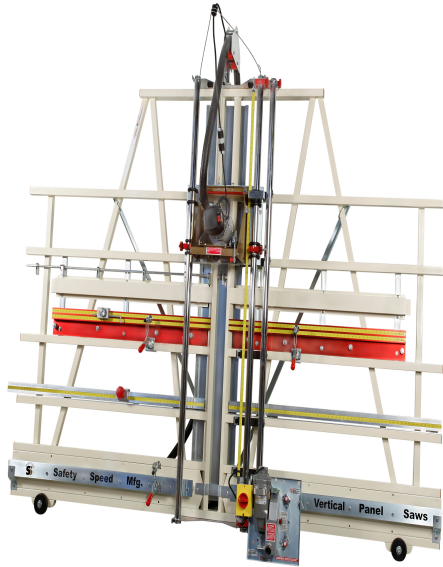

EliteMetalTools.com

281-241-9504

insidesales@elitemetaltools.com

M-F 8:00 AM - 7:30 PM EST

Safety Speed Single Phase 120V Panel Saw and Router Combo SR5U

\$8,302

As low as \$269/mo through Elite Metal Tools financing partners.

*Images may display items not included with purchase

Use your phone to take a picture of this QR Code to learn more!

Specifications

Manufacturer	Safety Speed Mfg.
EMT ID	6061
SKU	SR5U-120V-120V
UPC	859901001117
Shipping Method	LTL Freight
Weight	550 lb
Dimensions	124 x 17 x 92 in
Country of Origin	United States of America
Warranty	1 Year (Parts)

- 3 HP, worm driven saw motor.
- 3-1/4, heavy-duty router motor.
- Quick change from vertical to horizontal cutting.
- 1PH / 120V

Free Shipping

Free shipping on ALL machines throughout the contiguous United States to all commercial locations.