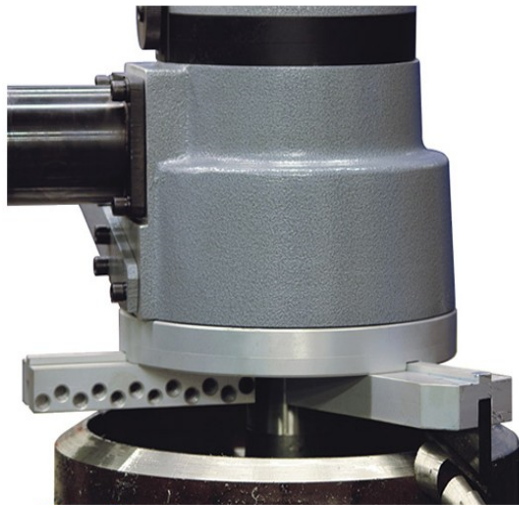

## Steelmax PB10 230V Single Phase Electric 1800W Portable Pipe Beveling Machine SM-PBE10-230

**\$10,495**

As low as \$341/mo through Elite Metal Tools financing partners.

\*Images may display items not included with purchase

### Specifications

Manufacturer	Steelmax
EMT ID	19092
SKU	SM-PBE10-230
UPC	848118002062
Shipping Method	LTL Freight
Weight	160 lb
Dimensions	39 × 18 × 18 in
Country of Origin	Poland

- Electric motor: 1800W
- Power requirements: 230V Single Phase
- Headstock speed range: 14-32 rpm
- Max ID: 10-9/16" (269mm)