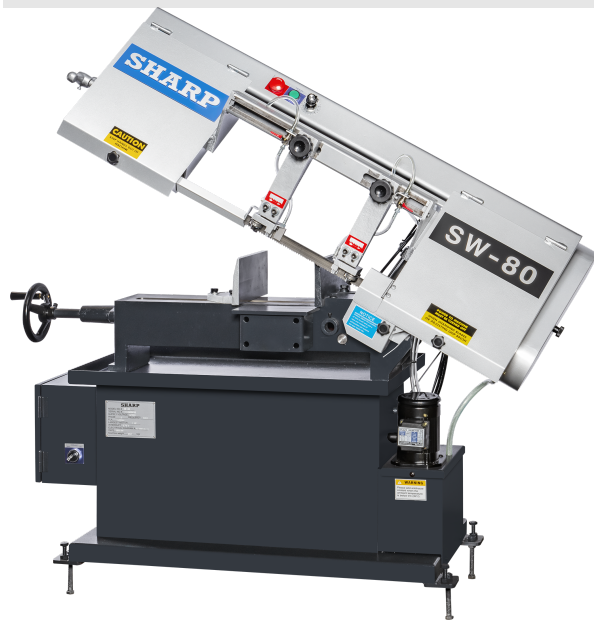

## Sharp Industries 1 HP Horizontal Manual Band Saw SW-80

**\$6,464.32**

As low as \$210/mo through Elite Metal Tools financing partners.

Use your phone to take a picture of this QR Code to learn more!

\*Images may display items not included with purchase

### Specifications

Manufacturer	Sharp Industries
EMT ID	18857
SKU	SW-80
Shipping Method	LTL Freight
Weight	800 lb
Dimensions	59 x 32 x 47 in
Country of Origin	Taiwan
Warranty	1 Year (Parts)

- Cutting Capacity at 90°: Round: 8", Square: 7"
- 4 step blade speeds with worm gear speed reducer
- Auto saw arm return at end of cut
- Motor: 1 HP