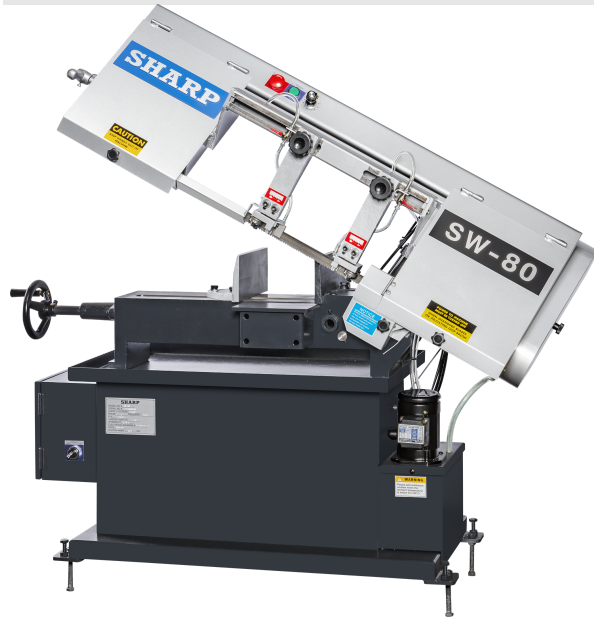

## Sharp Industries 1 HP Horizontal Manual Band Saw SW-80

**\$6,464.32**

As low as \$210/mo through Elite Metal Tools financing partners.

\*Images may display items not included with purchase

Use your phone to take a picture of this QR Code to learn more!

### Specifications

Manufacturer	Sharp Industries
EMT ID	18857
SKU	SW-80
Shipping Method	LTL Freight
Weight	800 lb
Dimensions	59 x 32 x 47 in
Country of Origin	Taiwan
Warranty	1 Year (Parts)

- Cutting Capacity at 90°: Round: 8", Square: 7"
- 4 step blade speeds with worm gear speed reducer
- Auto saw arm return at end of cut
- Motor: 1 HP