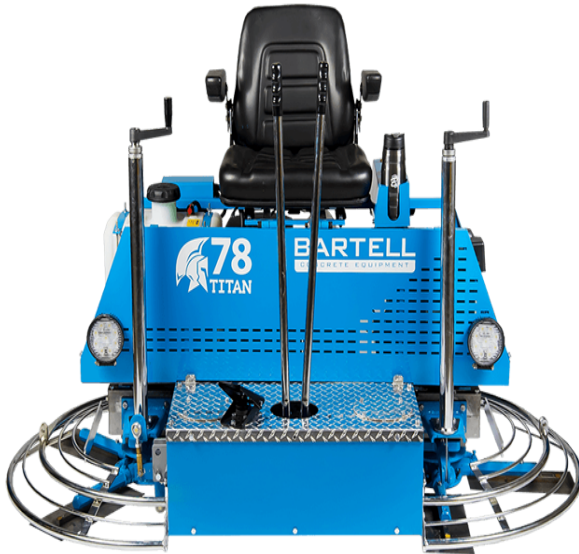

*Images may display items not included with purchase

Specifications

Manufacturer	Bartell Global
EMT ID	17874
SKU	BRT78K79
Shipping Method	LTL Freight
Weight	1,030 lb
Dimensions	54 x 90 x 50 in
Warranty	1 Year (Parts)