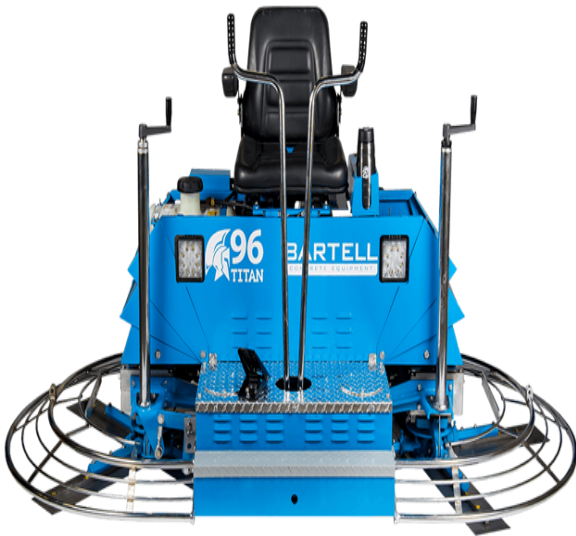

## Bartell Global Titan Series 96" Propane Ride on Trowel with Vanguard 35hp Engine BRT96P35

\$30,825

**\$27,742.5**

Save \$3,082.5!

As low as \$549/mo through Elite Metal Tools financing partners.

\*Images may display items not included with purchase

### Specifications

Manufacturer	Bartell Global
EMT ID	17868
SKU	BRT96P35
Shipping Method	LTL Freight
Weight	1,070 lb
Dimensions	54 x 90 x 44 in
Warranty	1 Year (Parts)

- Float Pan: 46"
- Max Blade Speed: 180 RPM
- Trowel Coverage: 29 sq. ft.
- Engine: Propane Vanguard 35hp