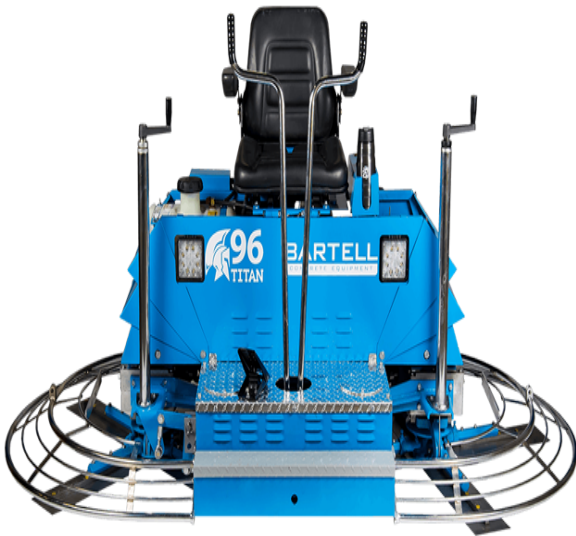

EliteMetalTools.com

281-241-9504

insidesales@elitemetaltools.com

M-F 8:00 AM - 7:30 PM EST

Bartell Global Titan Series 96" Gas Ride on Trowel with Vanguard 37hp EFI Engine BRT96V37

*Images may display items not included with purchase

~~\$30,070~~

\$27,063 Save \$3,007!

As low as \$535/mo through Elite Metal Tools financing partners.

Use your phone to take a picture of this QR Code to learn more!

Specifications

Manufacturer	Bartell Global
EMT ID	17867
SKU	BRT96V37
Shipping Method	LTL Freight
Weight	1,070 lb
Dimensions	54 x 90 x 44 in
Warranty	1 Year (Parts)

- Float Pan: 46"
- Max Blade Speed: 180 RPM
- Trowel Coverage: 29 sq. ft.
- Engine: Gas Vanguard 37hp EFI

Free Shipping

Free shipping on ALL machines throughout the contiguous United States to all commercial locations.