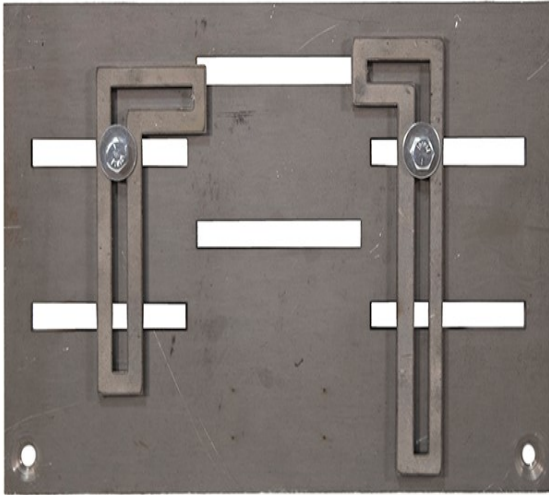

EliteMetalTools.com

281-241-9504

insidesales@elitemetaltools.com

M-F 8:00 AM - 7:30 PM EST

Metalpro 12" Shear Shelf Extension for Ironworkers MP50SSE

\$229

FREE SHIPPING

Use your phone to take a picture of this QR Code to learn more!

*Images may display items not included with purchase

Specifications

Manufacturer	Metalpro
EMT ID	17731
SKU	MP50SSE
Shipping Method	Ground
Weight	27 lb
Dimensions	16 × 10 × 3 in
Country of Origin	United States of America