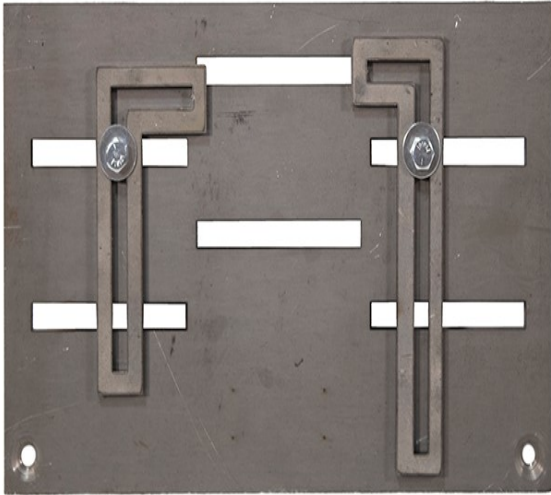

EliteMetalTools.com

281-241-9504

insidesales@elitemetaltools.com

M-F 8:00 AM - 7:30 PM EST

Metalpro 8" Shear Shelf Extension for Ironworkers MP45SSE

$195

Use your phone to take a picture of this QR Code to learn more!

*Images may display items not included with purchase

Specifications

Manufacturer	Metalpro
EMT ID	17730
SKU	MP45SSE
Shipping Method	Ground
Weight	25 lb
Dimensions	12 x 10 x 5 in
Country of Origin	United States of America

METALpro Corporation

- Increase productivity
- Guides to help with repetitive cuts and ease of use

Free Shipping

Free shipping on ALL machines throughout the contiguous United States to all commercial locations.

Product Selection

A wide selection of machinery for you to compare brands and features. Find the right machine for your job.

Knowledgeable Staff

When you have questions, we have the staff that will help you find the answer and equipment that best fits your needs.

Customer Service

Fast and friendly service centered around creating a positive experience.

Price Matching

Our prices are highly competitive. However, if you find an item cheaper somewhere else, we will match that price. Contact us for details.