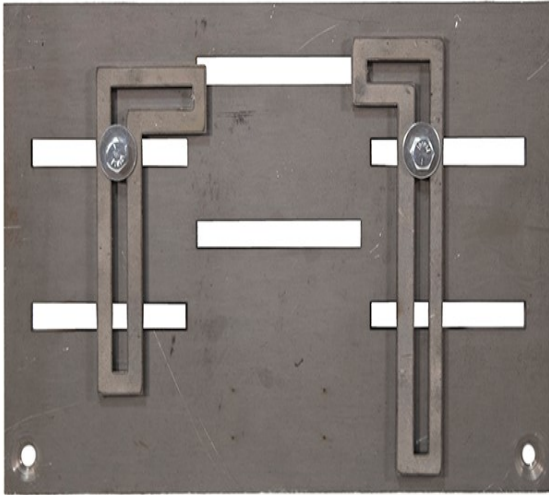

Metalpro 6" Shear Shelf Extension for Ironworkers MP40SSE

$195