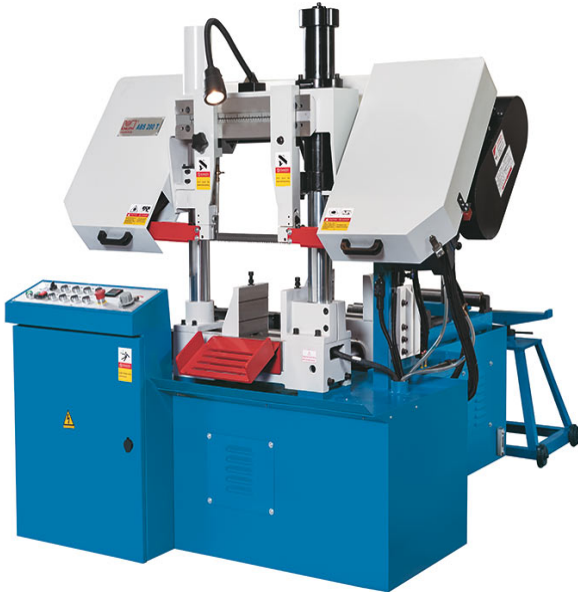

EliteMetalTools.com

281-241-9504

insidesales@elitemetaltools.com

M-F 8:00 AM - 7:30 PM EST

Knuth 4HP ABS 280 T Fully Automatic Band Saw 152828

\$22,995

As low as \$455/mo through Elite Metal Tools financing partners.

FREE SHIPPING

*Images may display items not included with purchase

Use your phone to take a picture of this QR Code to learn more!

Specifications

Manufacturer	Knuth
EMT ID	15223
SKU	152828
Shipping Method	LTL Freight
Weight	2,422 lb
Dimensions	94 x 76 x 70 in
Country of Origin	China

- Cutting speed: 89, 148, 226 fpm
- Motor rating hydraulic pump: 1 Hp
- Motor rating coolant pump: 0.1 Hp
- Blade dimensions: 137.99" x 1.06" x 0.04"

Free Shipping

Free shipping on ALL machines throughout the contiguous United States to all commercial locations.