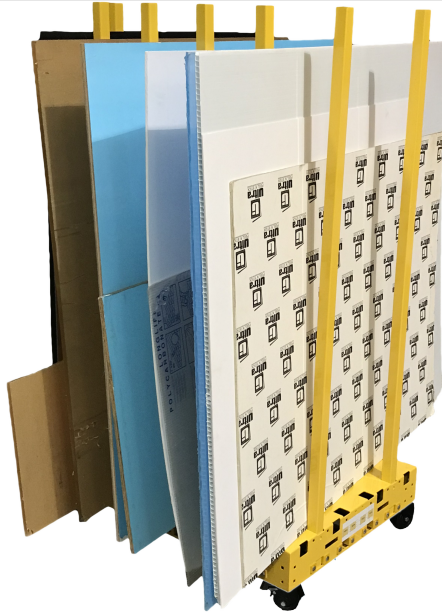

EliteMetalTools.com

281-241-9504

insidesales@elitemetaltools.com

M-F 8:00 AM - 7:30 PM EST

*Images may display items not included with purchase

Saw Trax Versatile Yellow Low Rack & Roll Material Handling 1000 Lb Capacity Safety Dolly BSD

\$839

As low as \$27/mo through Elite Metal Tools financing partners.

Use your phone to take a picture of this QR Code to learn more!

Specifications

| | |
|-------------------|--------------------------|
| Manufacturer | Saw Trax |
| EMT ID | 13661 |
| SKU | BSD |
| UPC | 861450000480 |
| Shipping Method | LTL Freight |
| Weight | 100 lb |
| Dimensions | 48 x 48 x 30 in |
| Country of Origin | United States of America |
| Warranty | 1 Year (Parts) |

- Raised zero turning radius casters
- 1000 lb weight capacity
- Configurable deck size from 30" to 86"
- Able to use outside on uneven surfaces

Free Shipping

Free shipping on ALL machines throughout the contiguous United States to all commercial locations.