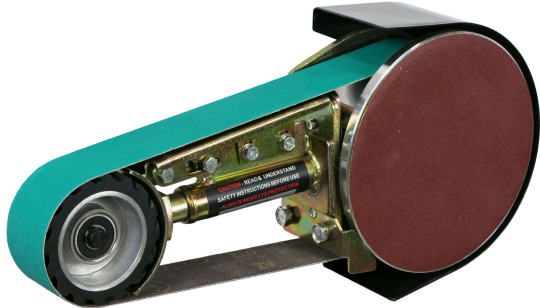

EliteMetalTools.com

281-241-9504

insidesales@elitemetaltools.com

M-F 8:00 AM - 7:30 PM EST

Multitool 2" x 36" Belt 7" Disc Grinder Attachment MT362

\$245

FREE SHIPPING

Use your phone to take a picture of this QR Code to learn more!

*Images may display items not included with purchase

Specifications

Manufacturer	Multitool
EMT ID	12764
SKU	MT362
Shipping Method	Ground
Weight	14 lb
Dimensions	20 x 12 x 7 in
Warranty	3 Years (Parts)

- Included 100 grit belt and 80 grit disc
- Fits almost any bench grinder with a 1/2 or 5/8 shaft
- Underside offers a slack belt surface
- #1 selling product in grinder attachment market