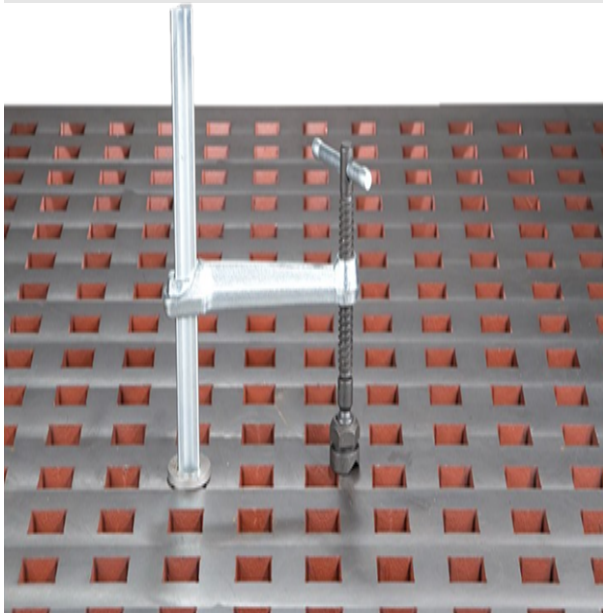

## Weldsale Long Reach Vertical Pipe Clamp with V-Groove Swivel Pad WSC-26134LR

**\$250**

Use your phone to take a picture of this QR Code to learn more!

\*Images may display items not included with purchase

### Specifications

Manufacturer	Weldsale
EMT ID	10226
SKU	WSC-26134LR
Shipping Method	Ground
Weight	9 lb
Dimensions	16 × 12 × 4 in

- Fits Weldsale Platens with 1<sup>3</sup>/<sub>4</sub>" square holes
- Clamping Envelope: 0" - 20"
- Throat: 4<sup>1</sup>/<sub>2</sub>"
- Holds pipe, curved, narrow or flat items