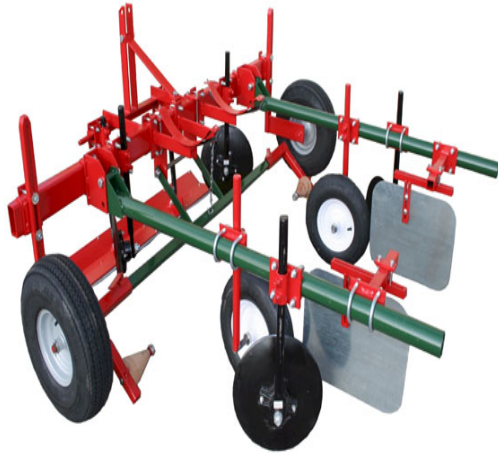

EliteMetalTools.com

281-241-9504

insidesales@elitemetaltools.com

M-F 8:00 AM - 7:30 PM EST

Mechanical Transplanter Mulch Layer Model 90

\$3,685

As low as \$119/mo through Elite Metal Tools financing partners.

Use your phone to take a picture of this QR Code to learn more!

*Images may display items not included with purchase

Specifications

Manufacturer	Mechanical Transplanter
EMT ID	1000
SKU	90
Shipping Method	LTL Freight
Weight	555 lb
Dimensions	40 x 48 x 25 in
Country of Origin	United States of America

- New toolbar systems allow easy adjustment by moving clamps
- Can lay up any size roll from 3' to 6'
- Optional drip attachment available
- Works excellent even at high speeds

Free Shipping

Free shipping on ALL machines throughout the contiguous United States to all commercial locations.